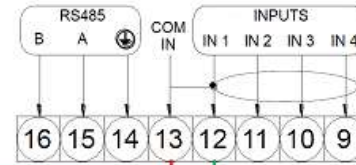

ML110 + MS1000

MS110 + MS1000 mounted and calibrated by factory/ISOL

MS1000 mounted like this

Isol Industria spa
 Head office
20092 Cinisello Balsamo (MI) Italy
 27, via F.lli Gracchi
 Phone +39/0266027.1
 Fax +39/026123202
 E-mail: sales@isol.it
 Web: www.isol.com