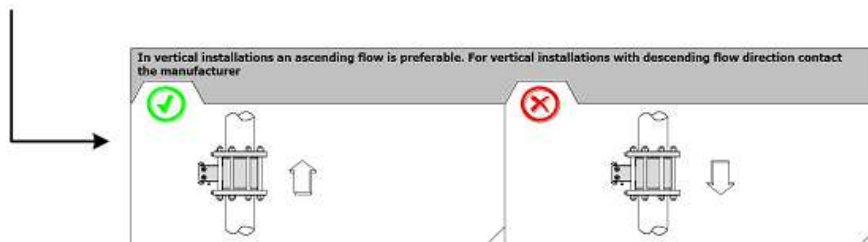

ML110 + MS1000

MS110 + MS1000 mounted and calibrated by factory/ISOL

MS1000 mounted like this

Isol Industria spa
 Head office
20092 Cinisello Balsamo (MI) Italy
 27, via F.lli Gracchi
 Phone +39/0266027.1
 Fax +39/026123202
 E-mail: sales@isol.it
 Web: www.isol.com