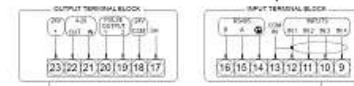

ML110 + MS1000

MS110 + MS1000 mounted and calibrated by factory/ISOL

MS1000 mounted like this

Isol Industria spa
 Head office
20092 Cinisello Balsamo (MI) Italy
 27, via F.lli Gracchi
 Phone +39/0266027.1
 Fax +39/026123202
 E-mail: sales@isol.it
 Web: www.isol.com