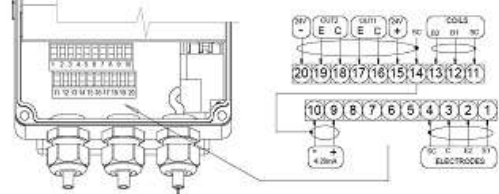

ML110 + MS1000

MS110 + MS1000 mounted and calibrated by factory/ISOL

MS1000 mounted like this

Isol Industria spa
 Head office
20092 Cinisello Balsamo (MI) Italy
 27, via F.lli Gracchi
 Phone +39/0266027.1
 Fax +39/026123202
 E-mail: sales@isol.it
 Web: www.isol.com