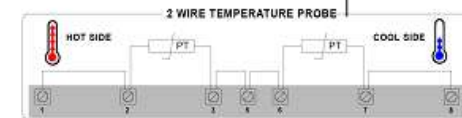

ML110 + MS1000

MS110 + MS1000 mounted and calibrated by factory/ISOL

MS1000 mounted like this

Isol Industria spa
 Head office
20092 Cinisello Balsamo (MI) Italy
 27, via F.lli Gracchi
 Phone +39/0266027.1
 Fax +39/026123202
 E-mail: sales@isol.it
 Web: www.isol.com