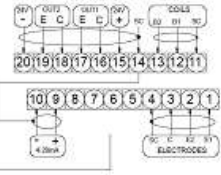

ML110 + MS1000

MS110 + MS1000 mounted and calibrated by factory/ISOL

MS1000 mounted like this

Isol Industria spa
 Head office
20092 Cinisello Balsamo (MI) Italy
 27, via F.lli Gracchi
 Phone +39/0266027.1
 Fax +39/026123202
 E-mail: sales@isol.it
 Web: www.isol.com