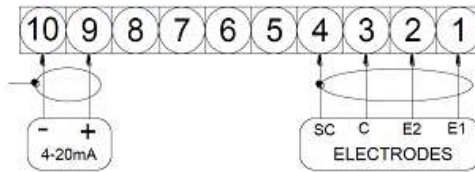

ML110 + MS1000

MS110 + MS1000 mounted and calibrated by factory/ISOL

MS1000 mounted like this

Isol Industria spa
 Head office
20092 Cinisello Balsamo (MI) Italy
 27, via F.lli Gracchi
 Phone +39/0266027.1
 Fax +39/026123202
 E-mail: sales@isol.it
 Web: www.isol.com