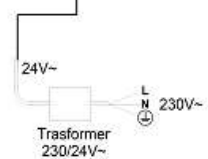

ML110 + MS1000

MS110 + MS1000 mounted and calibrated by factory/ISOL

MS1000 mounted like this

Isol Industria spa
 Head office
20092 Cinisello Balsamo (MI) Italy
 27, via F.lli Gracchi
 Phone +39/0266027.1
 Fax +39/026123202
 E-mail: sales@isol.it
 Web: www.isol.com