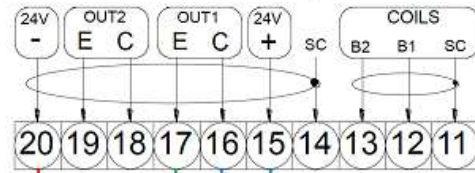

ML110 + MS1000

MS110 + MS1000 mounted and calibrated by factory/ISOL

MS1000 mounted like this

Isol Industria spa
 Head office
20092 Cinisello Balsamo (MI) Italy
 27, via F.lli Gracchi
 Phone +39/0266027.1
 Fax +39/026123202
 E-mail: sales@isol.it
 Web: www.isol.com